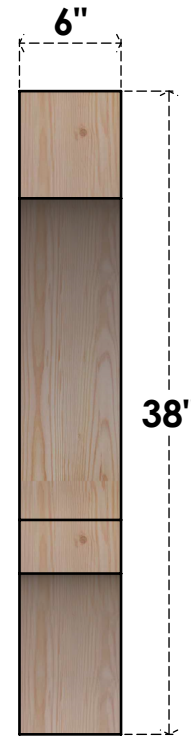

# BRC06X30X38BOA00RDF

6"W X 30"D X 38"H BALBOA ROUGH SAWN BRACE, DOUGLAS FIR

**SIDE**

**FRONT**

EKENA MILLWORK  
 2300 WEST MAIN ST.  
 CLARKSVILLE, TX 75426  
 TOLL FREE: 866-607-0453  
 WWW.EKENAMILLWORK.COM

**NOTES**

1. INSTALLATION TO BE COMPLETED IN ACCORDANCE WITH MANUFACTURER'S SPECIFICATIONS.
2. DRAWING MAY NOT BE TO SCALE
3. THIS DRAWING IS INTENDED FOR DESIGN AND PLANNING PURPOSES ONLY.
4. ALL INFORMATION CONTAINED HEREIN WAS CURRENT AT THE TIME OF DEVELOPMENT BUT MUST BE REVIEWED AND APPROVED BY THE PRODUCT MANUFACTURER TO BE CONSIDERED ACCURATE.
5. PRODUCTS ARE NOT KILN DRIED. THIS ITEM IS UNIQUE AND WILL CONTAIN THE NATURAL VARIATIONS THAT THE WOOD SPECIES OFFERS. THIS MAY RESULT IN VARIATIONS UP TO 1/4"