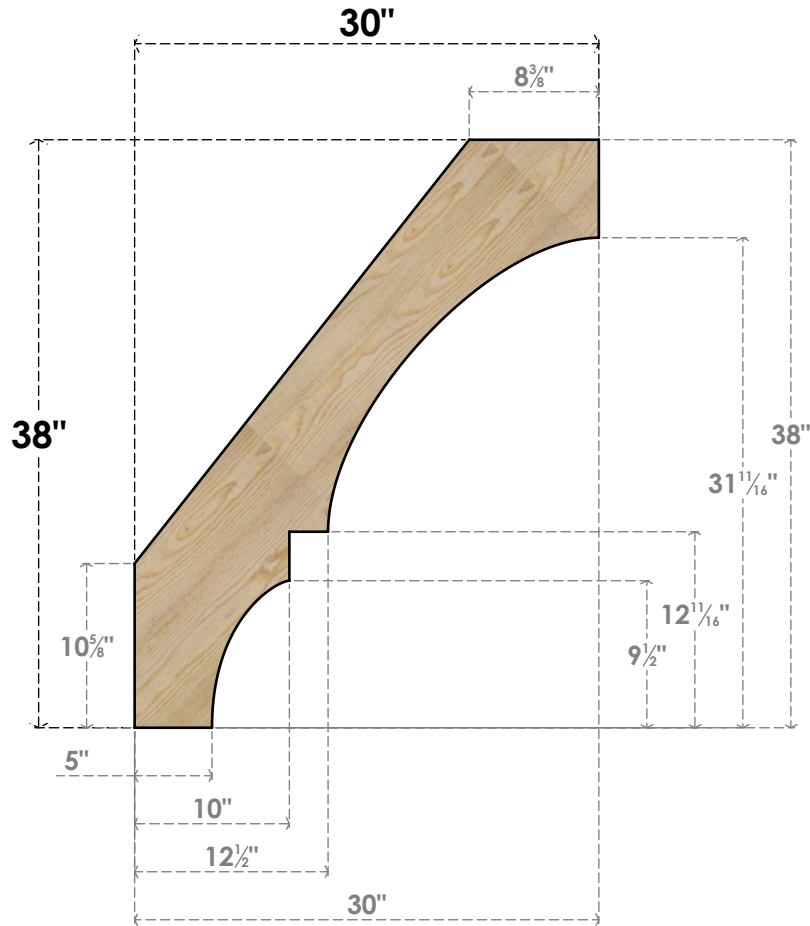

# BRC06X30X38BOA00RDF

6"W X 30"D X 38"H BALBOA ROUGH SAWN BRACE, DOUGLAS FIR

**SIDE**

**FRONT**

EKENA MILLWORK  
 2300 WEST MAIN ST.  
 CLARKSVILLE, TX 75426  
 TOLL FREE: 866-607-0453  
 WWW.EKENAMILLWORK.COM

**NOTES**

1. INSTALLATION TO BE COMPLETED IN ACCORDANCE WITH MANUFACTURER'S SPECIFICATIONS.
2. DRAWING MAY NOT BE TO SCALE
3. THIS DRAWING IS INTENDED FOR DESIGN AND PLANNING PURPOSES ONLY.
4. ALL INFORMATION CONTAINED HEREIN WAS CURRENT AT THE TIME OF DEVELOPMENT BUT MUST BE REVIEWED AND APPROVED BY THE PRODUCT MANUFACTURER TO BE CONSIDERED ACCURATE.
5. PRODUCTS ARE NOT KILN DRIED. THIS ITEM IS UNIQUE AND WILL CONTAIN THE NATURAL VARIATIONS THAT THE WOOD SPECIES OFFERS. THIS MAY RESULT IN VARIATIONS UP TO 1/4"